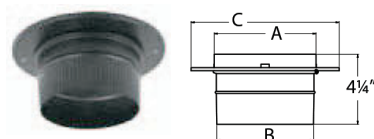

## DuraBlack Telescoping Length w/ Trim

Use for a two-piece connection. Connects directly from stove to ceiling support box or finishing collar.

SIZE	6"	List Price
A	44"	
B	35"	
C	9"	
D	68"	
E	33"	
STOCK #	6DBK-TL	\$148.76

## Snap-Lock Adaptor w/ Trim

Connects into the ceiling support box or finishing collar and extends down to fit stovepipe for a drip free connection.

SIZE	6"	7"	8"
A	6 1/4"	7 1/4"	8 1/4"
B	5 7/8"	6 7/8"	7 7/8"
C	9"	11"	11"
STOCK #	6DBK-ADSL	7DBK-ADSL ❖	8DBK-ADSL ❖
List Price	\$86.53	\$128.98	\$106.08