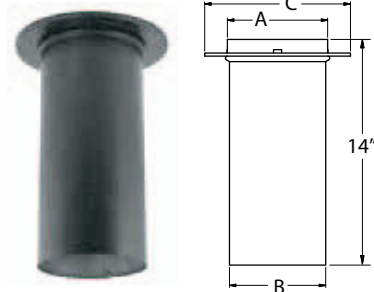

Prices Reflect 1/1/22 Pricing

DuraBlack – Single-Wall Stovepipe

Applications: Single-wall interior stovepipe for connecting wood stoves to manufactured chimney. **Clearances:** 18" to combustibles.

DuraBlack Slip Connector w/ Trim

Use to adapt DuraBlack pipe to 6"-8" ceiling support box.

SIZE	6"	7"	8"
A	6 1/4"	7 1/4"	8 1/4"
B	6"	7"	8"
C	9"	11"	11"
STOCK #	6DBK-SC	7DBK-SC ❖	8DBK-SC ❖
List Price	$56.91	$80.81	$68.63