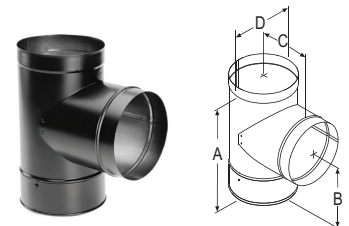

DuraBlack Tee w/ Clean-Out Cap

Use with rear exit appliance and appliances that requires a barometric damper.

SIZE	6"	7"	8"
A	10 1/2"	11 1/2"	12 1/2"
B	6 3/8"	7"	7 1/4"
C	5 3/4"	6"	7"
D	6 1/8"	7 1/8"	8 1/8"
STOCK #	6DBK-T	7DBK-T ❖	8DBK-T ❖
List Price	$112.27	$261.45	$156.42