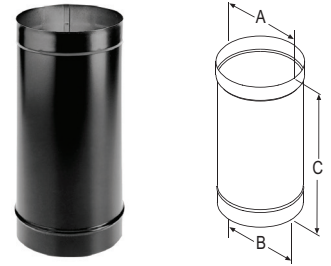

Prices Reflect 1/1/22 Pricing

DuraBlack Single-Wall Black Pipe

SIZE	6"		7"		8"	
A	6 1/8"		7 1/8"		8 1/8"	
B	6"		7"		8"	
C	12", 24", or 48"		12", 24", or 48"		12", 24", or 48"	
12" LENGTH	6DBK-12	$38.07	7DBK-12 ❖	$43.38	8DBK-12 ❖	$39.28
24" LENGTH	6DBK-24	$42.67	7DBK-24 ❖	$55.41	8DBK-24 ❖	$49.74
48" LENGTH	6DBK-48	$71.84	7DBK-48 ❖	$80.20	8DBK-48 ❖	$81.08