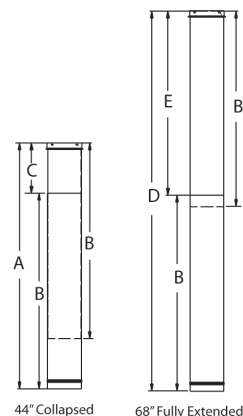

## DuraBlack Slip Connector w/ Trim

Use to adapt DuraBlack pipe to 6"-8" ceiling support box.

SIZE	6"	7"	8"
A	6 1/4"	7 1/4"	8 1/4"
B	6"	7"	8"
C	9"	11"	11"
STOCK #	6DBK-SC	7DBK-SC ❖	8DBK-SC ❖
List Price	\$56.91	\$80.81	\$68.63

## DuraBlack Telescoping Length w/ Trim

Use for a two-piece connection. Connects directly from stove to ceiling support box or finishing collar.

SIZE	6"	List Price
A	44"	
B	35"	
C	9"	
D	68"	
E	33"	
STOCK #	6DBK-TL	\$148.76