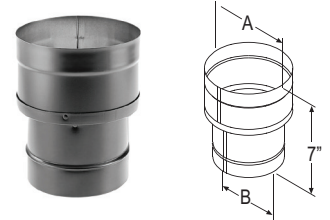

## DuraBlack Single-Wall Black Pipe

SIZE	6"		7"		8"	
A	6 1/8"		7 1/8"		8 1/8"	
B	6"		7"		8"	
C	12", 24", or 48"		12", 24", or 48"		12", 24", or 48"	
12" LENGTH	6DBK-12	\$38.07	7DBK-12 ❖	\$43.38	8DBK-12 ❖	\$39.28
24" LENGTH	6DBK-24	\$42.67	7DBK-24 ❖	\$55.41	8DBK-24 ❖	\$49.74
48" LENGTH	6DBK-48	\$71.84	7DBK-48 ❖	\$80.20	8DBK-48 ❖	\$81.08

## DuraBlack Increaser

Use to increase from a smaller appliance flue outlet to a larger chimney.

SIZE	5"-6"	6"-7"	7"-8"
A	6 1/8"	7 1/8"	8 1/8"
B	5"	6"	7"
STOCK #	5DBK-X6	6DBK-X7 ❖	7DBK-X8 ❖
List Price	\$48.67	\$53.57	\$80.81