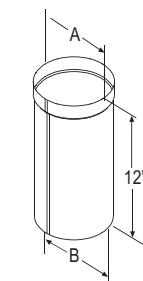

## DuraBlack 90° Elbow

SIZE	6"	7"	8"
A	6"	6 1/4"	7"
B	5 3/4"	6 3/4"	7 1/8"
STOCK #	6DBK-E90	7DBK-E90 ❖	8DBK-E90 ❖
List Price	\$48.21	\$90.32	\$63.01

## DuraBlack Damper Section

Install at, or close to, the stove outlet in-line.

SIZE	6"	7"	8"
A	6 1/8"	7 1/8"	8 1/8"
B	6"	7"	8"
STOCK #	6DBK-DS	7DBK-DS ❖	8DBK-DS ❖
List Price	\$62.65	\$86.53	\$80.20

## DuraBlack Oval-to-Round Adaptor

SIZE	6"	7"	8"
A	6 1/8"	7 1/8"	8 1/8"
B	5 15/16"	6 15/16"	7 15/16"
STOCK #	6DBK-ADOR ❖	7DBK-ADOR ❖	8DBK-ADOR ❖
List Price	\$40.57	\$85.57	\$48.29